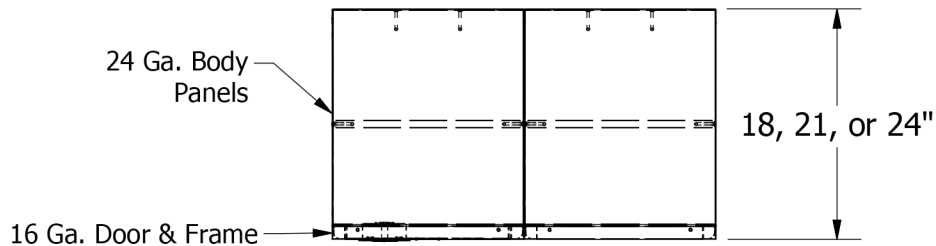

2

1

72" High Single Tier Jorgenson Ventilated Locker

B

B

A

A

Allow $\frac{1}{16}$ " growth per frame