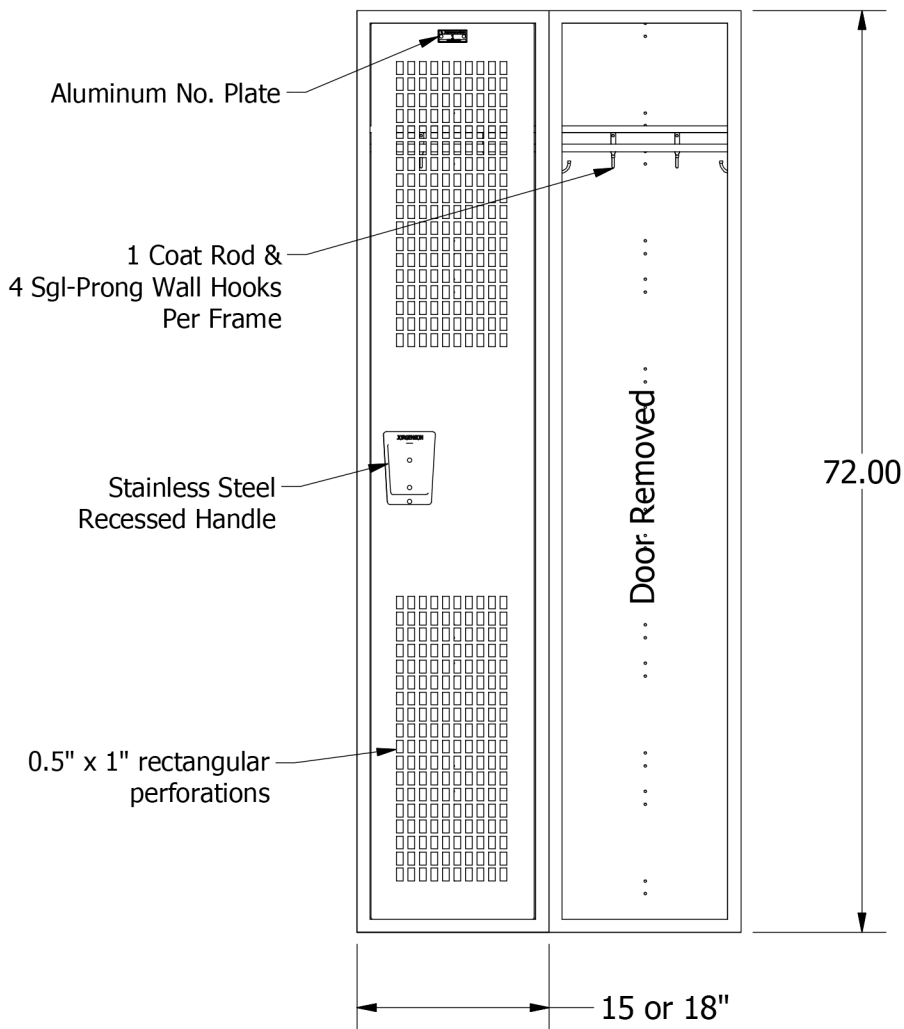

2

1

72" High Single Tier Jorgenson Ventilated Locker

B

B

A

A

Allow $\frac{1}{16}$ " growth per frame